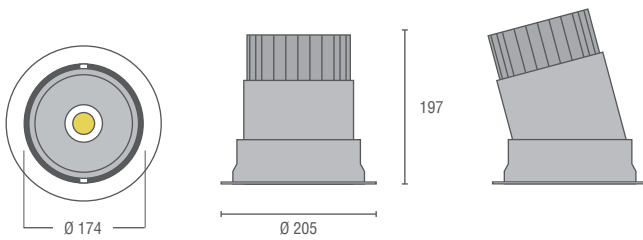

IP20 IP44 ADJ. ↷ LED 0-10V DIM ▾

Passive temperature management via heatsinks

Aluminium reflector delivering outstanding performance

205mm adjustable downlight  
 Mounting method : recessed ceiling mounted  
 Material : aluminium housing. Aluminium reflector  
 Standard finishes : matt white / matt black  
 IP Rating : IP20 / IP44  
 Accessories : clear glass / frosted glass / honeycomb louvre  
 Customized RAL upon request.  
 Dimmable driver available upon request.  
 Emergency kit available upon request.

## MAXI ix

Adjustable 15° tilting angle.  
 Completed with Xicato replaceable led module.  
 Remote led driver.  
 Dimension in mm : Ø205 x 197 ; Cut Hole : Ø185

### XICATO LED CRI>80

Wattage	Lumen	CCT	BeamAngle
12W	1100lm	3000K	25°
22W	2000lm	4000K	36°
32W	3000lm	48°	